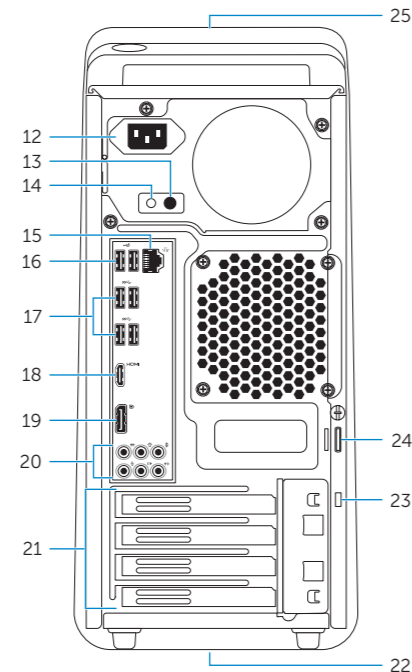

Features

Funktioner | Ominaisuudet | Funksjoner | Funktionen

- Media-card reader light
- Media-card reader
- Optical-drive covers (2)
- USB 3.0 ports (2)
- Optical-drive eject buttons (2)
- Power button
- Accessory tray
- Headphone port
- Microphone port
- USB 2.0 port
- USB 2.0 port with PowerShare
- Power-cable port
- Power-supply diagnostic button
- Power-supply diagnostic light
- Network port and network lights
- USB 2.0 ports (2)
- USB 3.0 ports (4)
- HDMI port
- DisplayPort
- Audio ports (6)
- Expansion-card slots (4)
- Regulatory label
- Security-cable slot
- Padlock rings
- Service Tag label