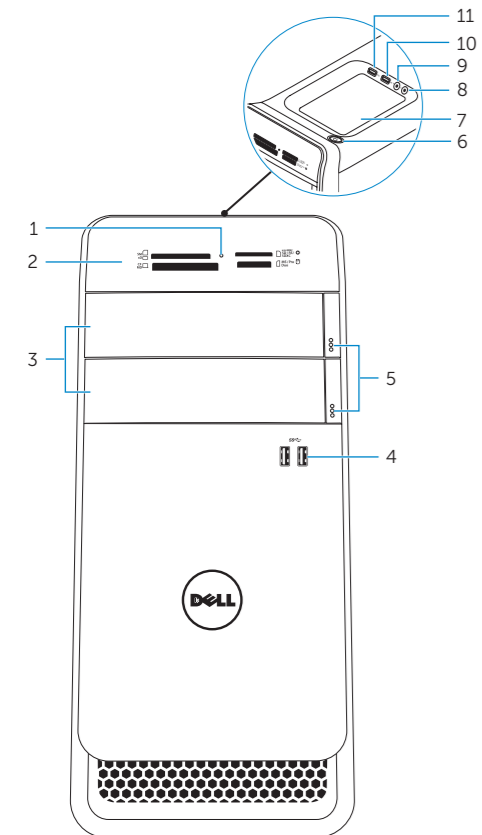

Features

Funktioner | Ominaisuudet | Funksjoner | Funktionen

- Media-card reader light
- Media-card reader
- Optical-drive covers (2)
- USB 3.0 ports (2)
- Optical-drive eject buttons (2)
- Power button
- Accessory tray
- Headphone port
- Microphone port
- USB 2.0 port
- USB 2.0 port with PowerShare
- Power-cable port
- Power-supply diagnostic button
- Power-supply diagnostic light
- Network port and network lights
- USB 2.0 ports (2)
- USB 3.0 ports (4)
- HDMI port
- DisplayPort
- Audio ports (6)
- Expansion-card slots (4)
- Regulatory label
- Security-cable slot
- Padlock rings
- Service Tag label